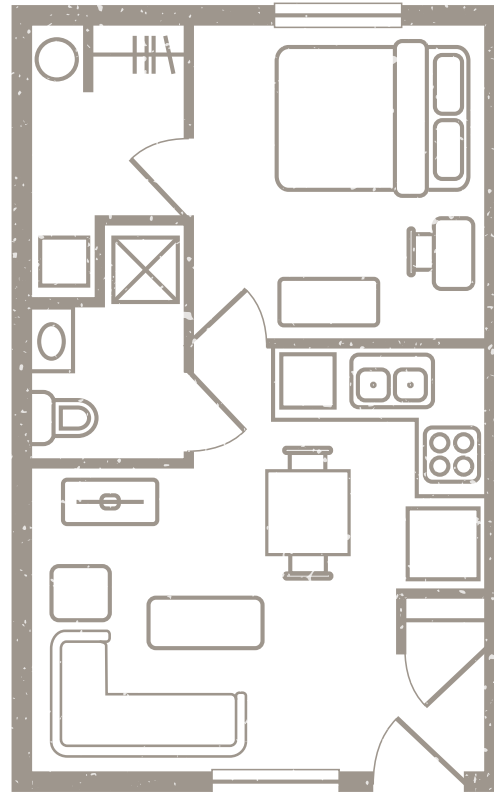

560 SQ FT.

1 BEDROOM, 1 BATH

p: 765-250-9900

 [redpoint-westlafayette.com](http://redpoint-westlafayette.com)

640 SQ FT.

1 BEDROOM, 1 BATH

LARGE

p: 765-250-9900