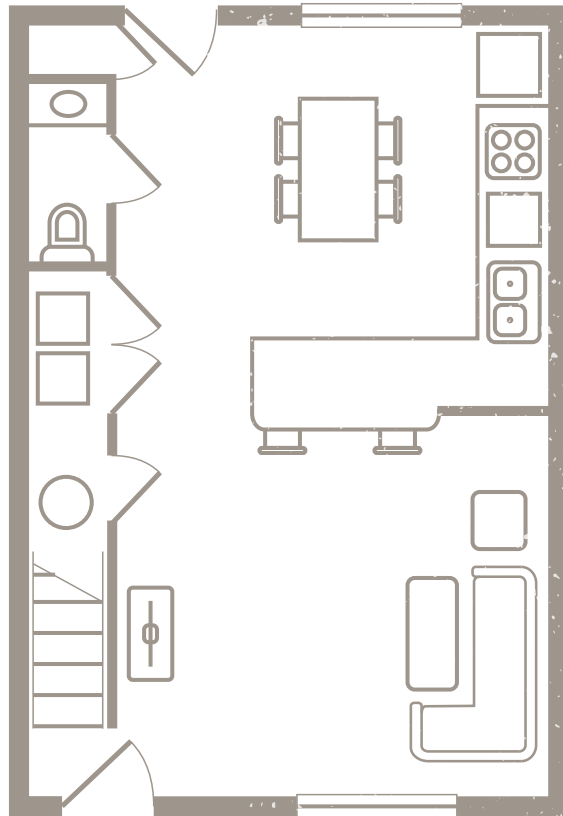

2 BEDROOM, 2<sup>1/2</sup> BATH

p: 765-250-9900

 [redpoint-westlafayette.com](http://redpoint-westlafayette.com)

1,120 SQ FT.

2 BEDROOM, 2<sup>1/2</sup> BATH

LARGE

p: 765-250-9900

 [redpoint-westlafayette.com](http://redpoint-westlafayette.com)

1,280 SQ FT.