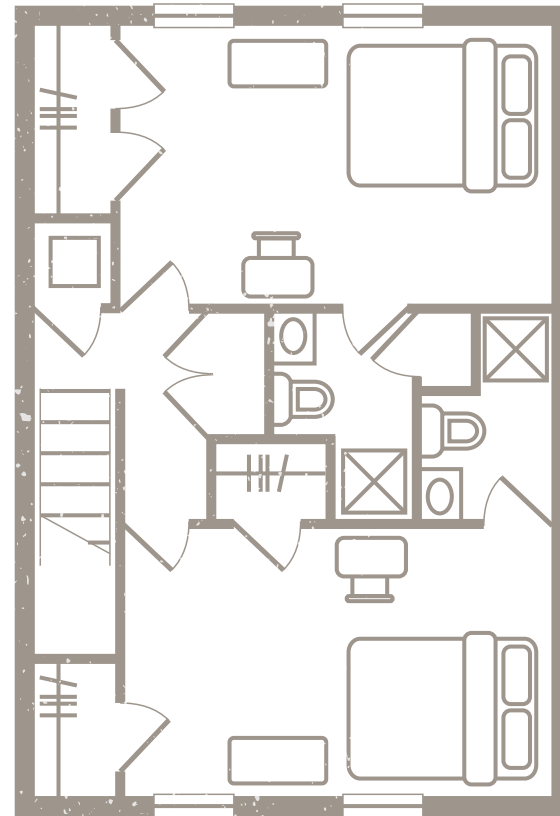

2 BEDROOM, 2<sup>1/2</sup> BATH

p: 765-250-9900

 [redpoint-westlafayette.com](http://redpoint-westlafayette.com)

1,120 SQ FT.

2 BEDROOM, 2<sup>1/2</sup> BATH

LARGE

p: 765-250-9900

 [redpoint-westlafayette.com](http://redpoint-westlafayette.com)

1,280 SQ FT.