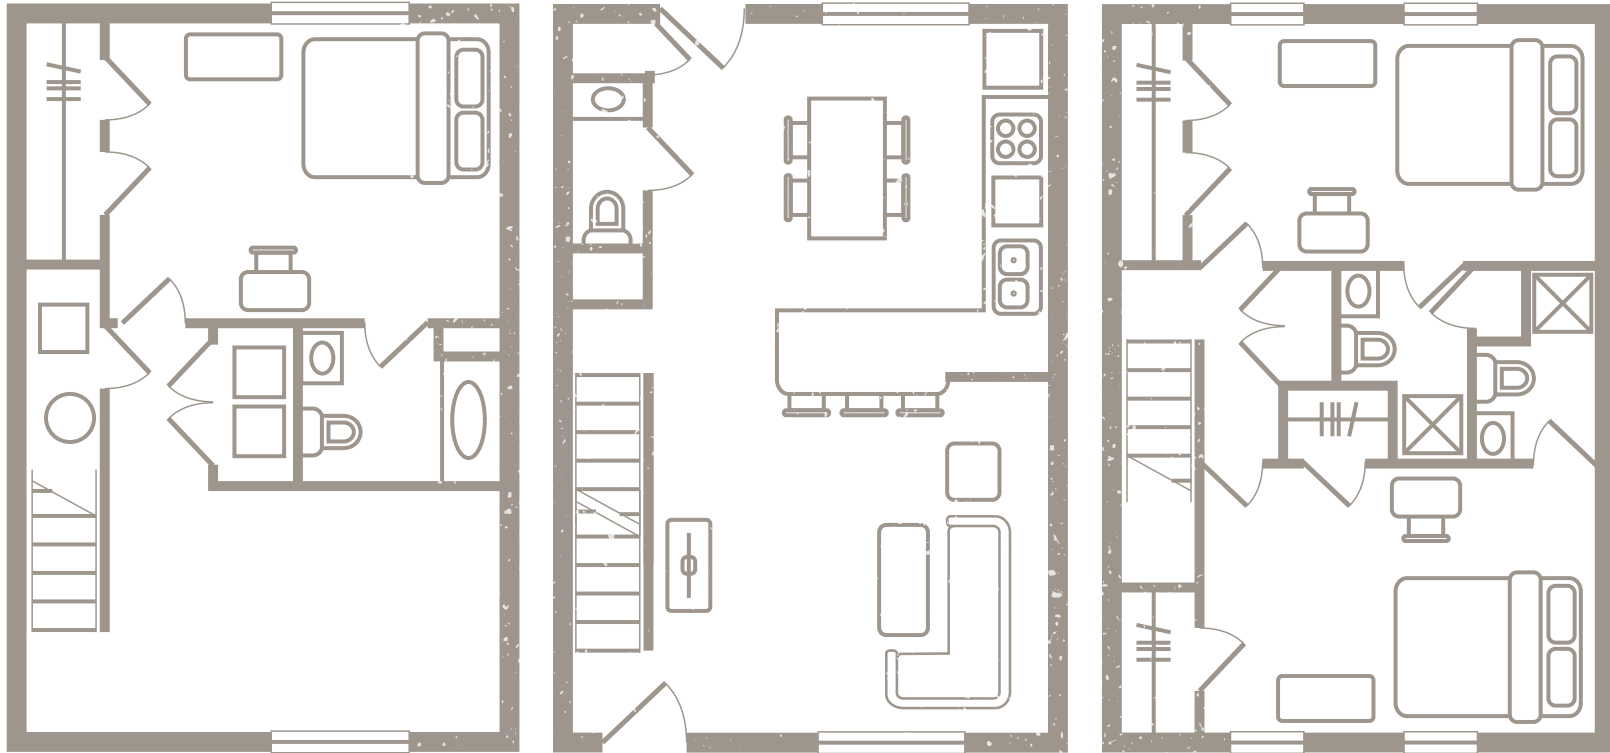

3 BEDROOM, 3<sup>1/2</sup> BATH

p: 765-250-9900

 [redpoint-westlafayette.com](http://redpoint-westlafayette.com)

1,680 SQ FT.

3 BEDROOM, 3<sup>1/2</sup> BATH

LARGE

p: 765-250-9900

 [redpoint-westlafayette.com](http://redpoint-westlafayette.com)

1,920 SQ FT.