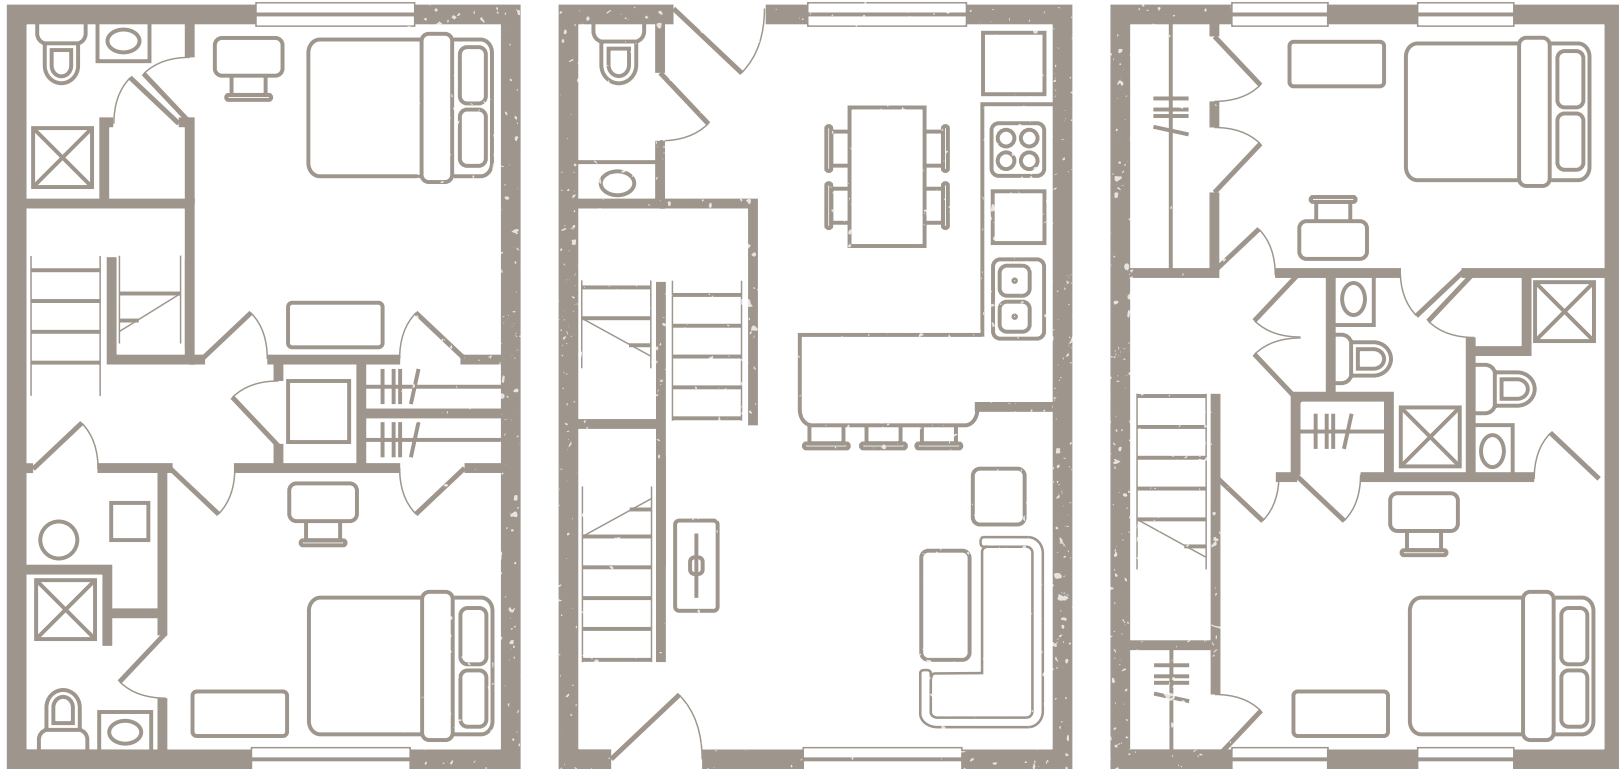

4 BEDROOM, 4<sup>1/2</sup> BATH

p: 765-250-9900

 [redpoint-westlafayette.com](http://redpoint-westlafayette.com)

1,760 SQ FT.

1,840 SQ FT.

4 BEDROOM, 4<sup>1/2</sup> BATH

LARGE

p: 765-250-9900

 [redpoint-westlafayette.com](http://redpoint-westlafayette.com)

4 BEDROOM, 4<sup>1/2</sup> BATH TOWNHOME

1,920 SQ FT.

p: 765-250-9900 [redpoint-westlafayette.com](http://redpoint-westlafayette.com)