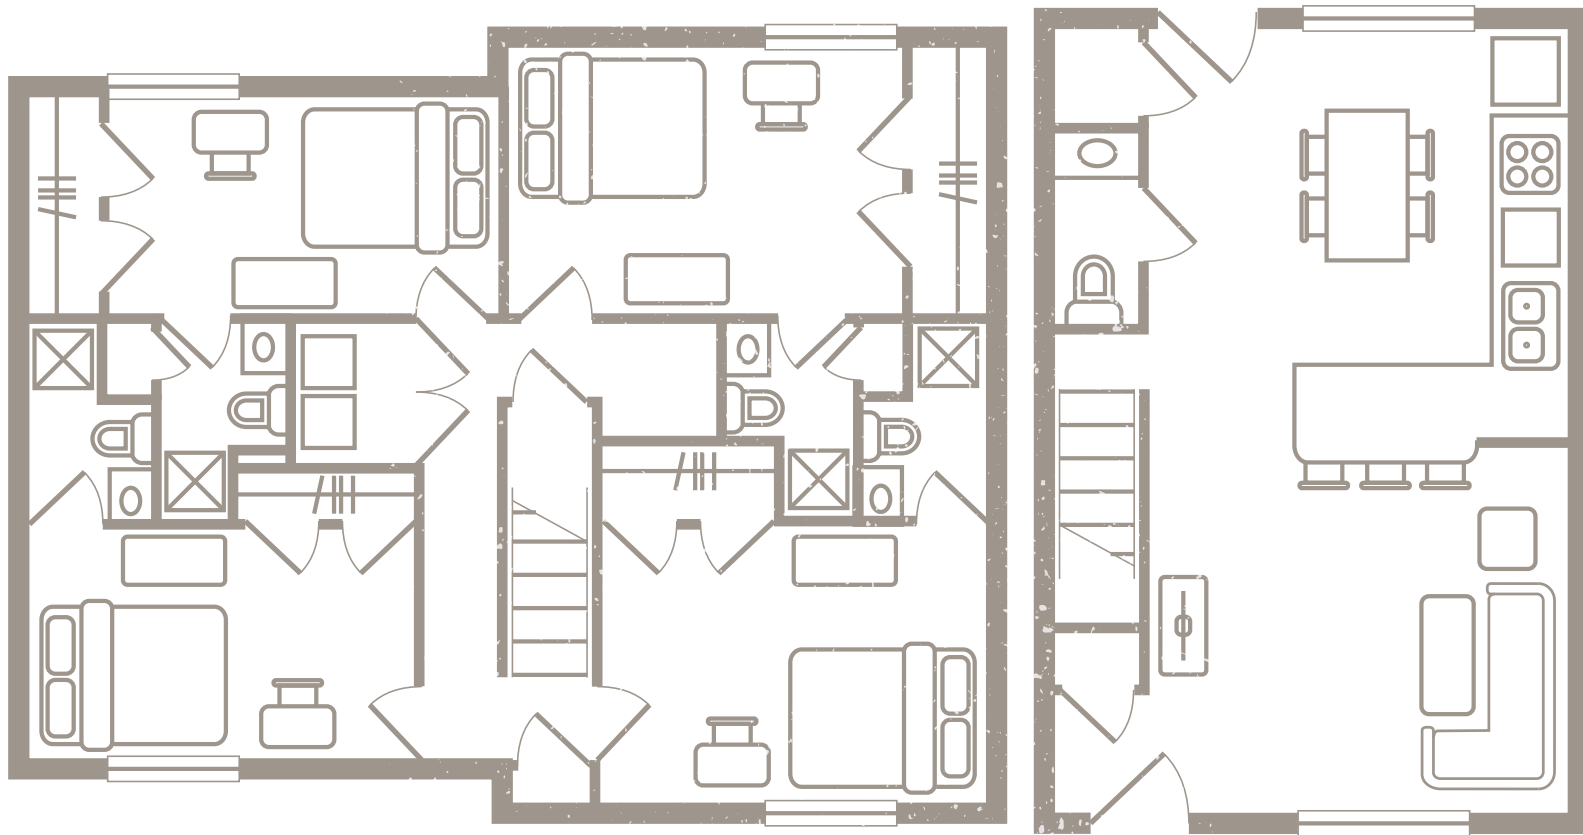

4 BEDROOM, 4<sup>1/2</sup> BATH

p: 765-250-9900

 [redpoint-westlafayette.com](http://redpoint-westlafayette.com)

1,760 SQ FT.

1,840 SQ FT.

4 BEDROOM, 4<sup>1/2</sup> BATH

LARGE

p: 765-250-9900

 [redpoint-westlafayette.com](http://redpoint-westlafayette.com)

4 BEDROOM, 4<sup>1/2</sup> BATH TOWNHOME

1,920 SQ FT.

p: 765-250-9900 [redpoint-westlafayette.com](http://redpoint-westlafayette.com)