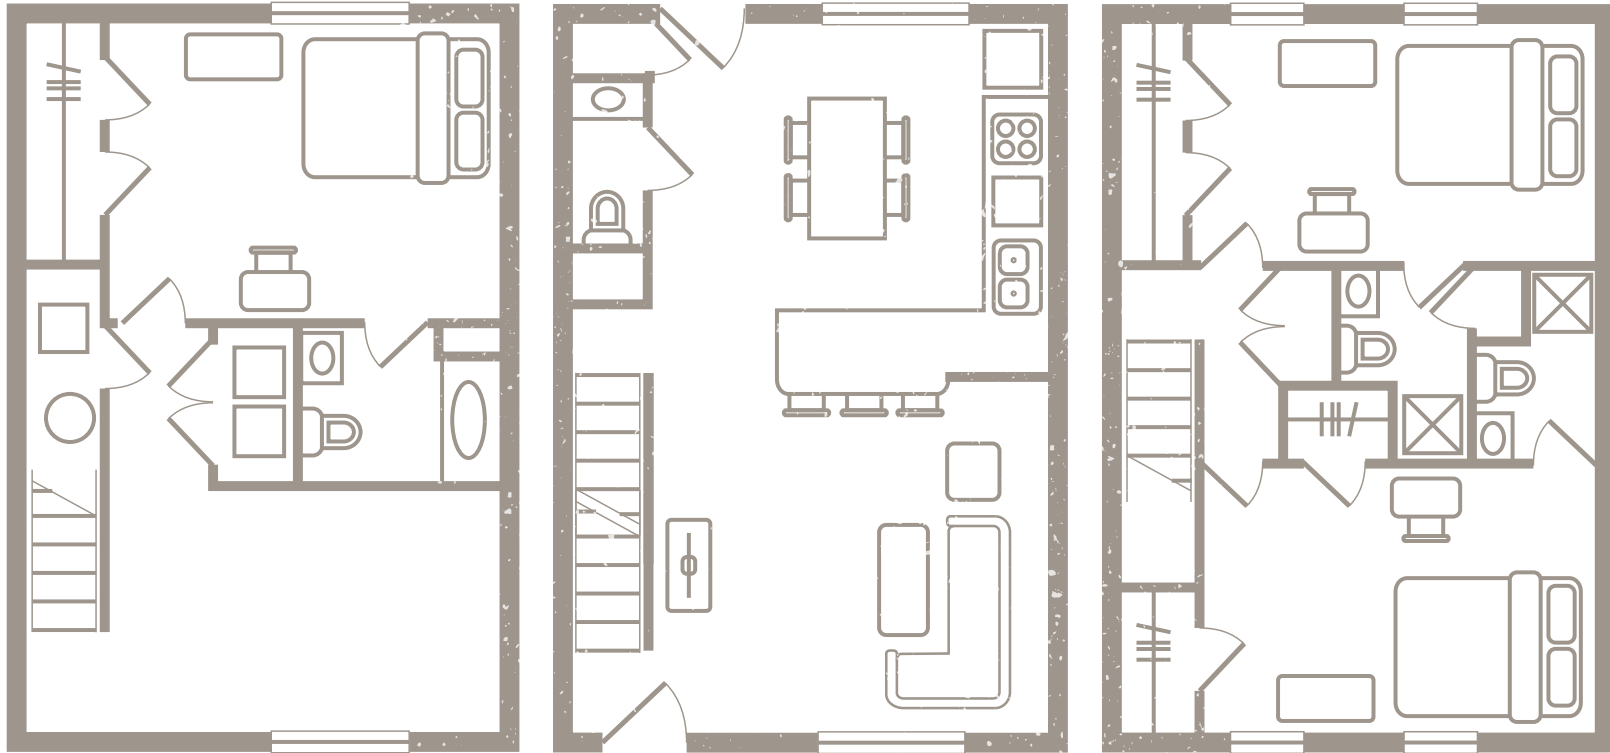

3 BEDROOM, 3^{1/2} BATH

p: 765-250-9900

 redpoint-westlafayette.com

1,680 SQ FT.

3 BEDROOM, 3^{1/2} BATH

p: 765-250-9900

 redpoint-westlafayette.com

1,920 SQ FT.