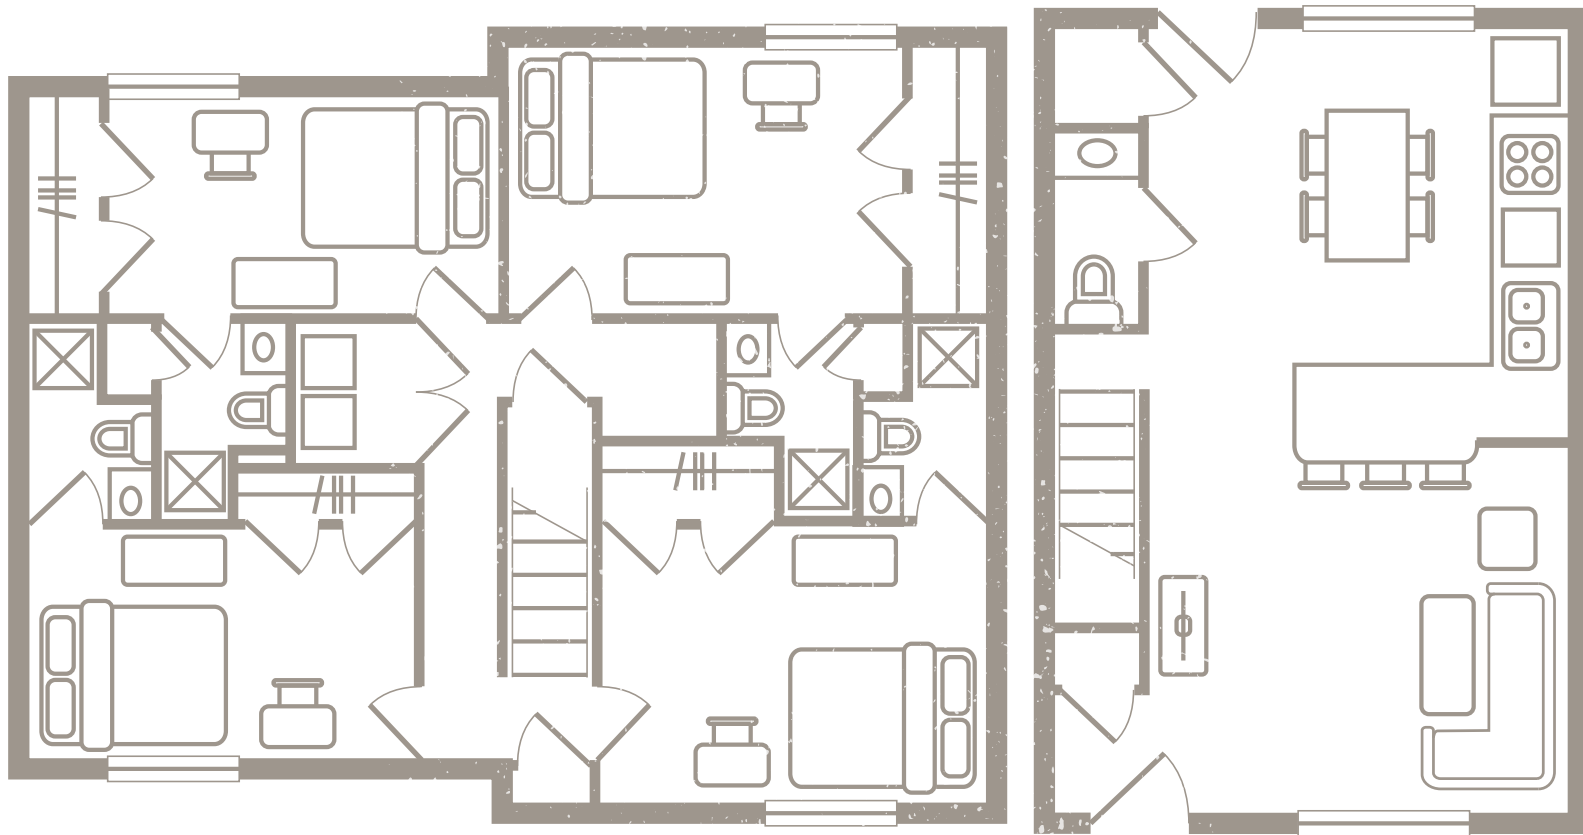

1,760 SQ FT.

4 BEDROOM, 4<sup>1/2</sup> BATH

p: 765-250-9900

 [redpoint-westlafayette.com](http://redpoint-westlafayette.com)

4 BEDROOM, 4<sup>1/2</sup> BATH

1,840 SQ FT.

p: 765-250-9900 [redpoint-westlafayette.com](http://redpoint-westlafayette.com)

4 BEDROOM, 4<sup>1/2</sup> BATH TOWNHOME

1,920 SQ FT.

p: 765-250-9900 [redpoint-westlafayette.com](http://redpoint-westlafayette.com)