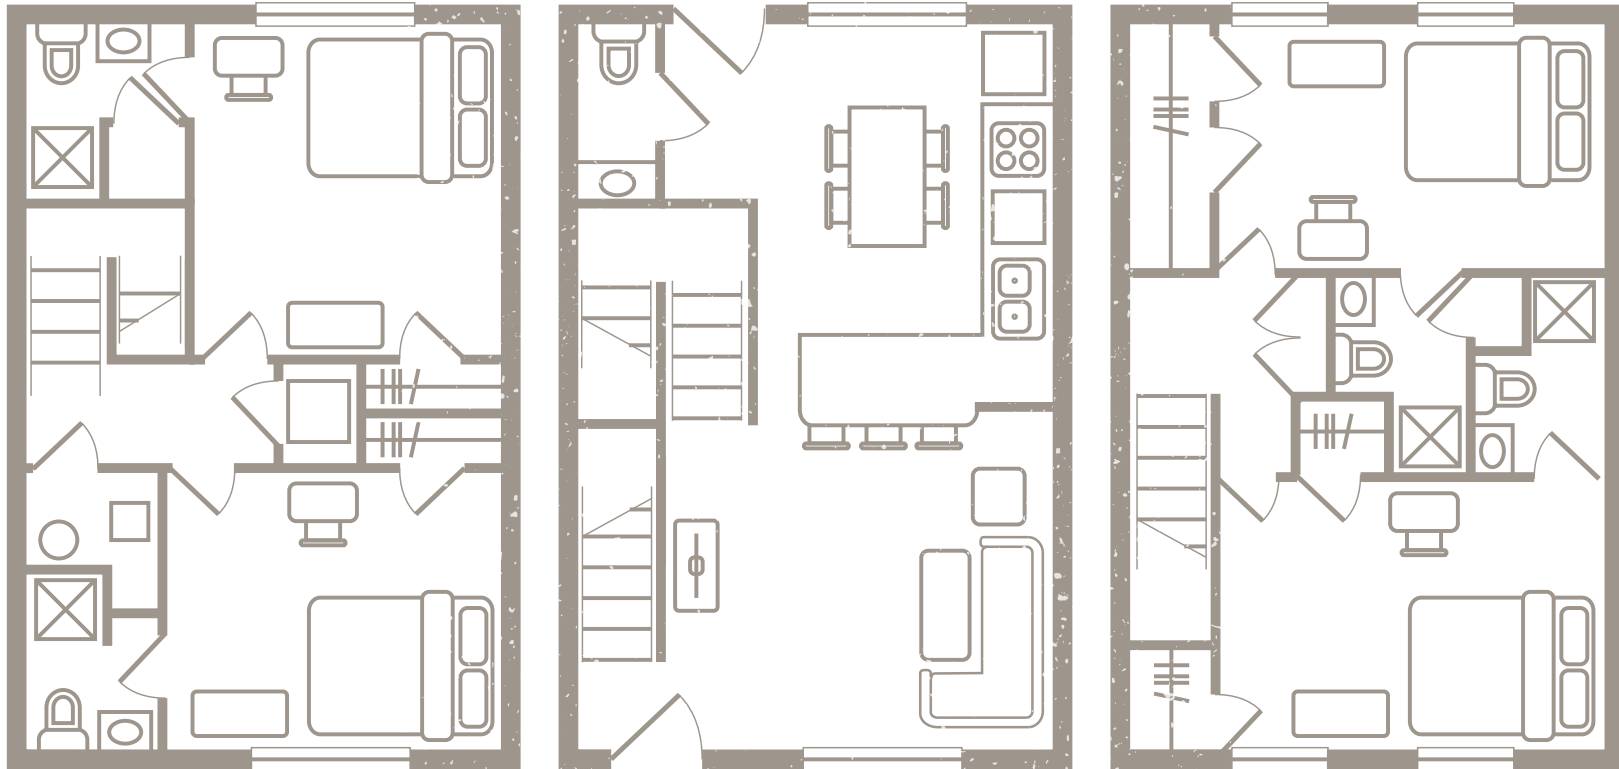

1,760 SQ FT.

4 BEDROOM, 4<sup>1/2</sup> BATH

p: 765-250-9900

 [redpoint-westlafayette.com](http://redpoint-westlafayette.com)

4 BEDROOM, 4<sup>1/2</sup> BATH

1,840 SQ FT.

p: 765-250-9900 [redpoint-westlafayette.com](http://redpoint-westlafayette.com)

4 BEDROOM, 4<sup>1/2</sup> BATH TOWNHOME

1,920 SQ FT.

p: 765-250-9900 [redpoint-westlafayette.com](http://redpoint-westlafayette.com)